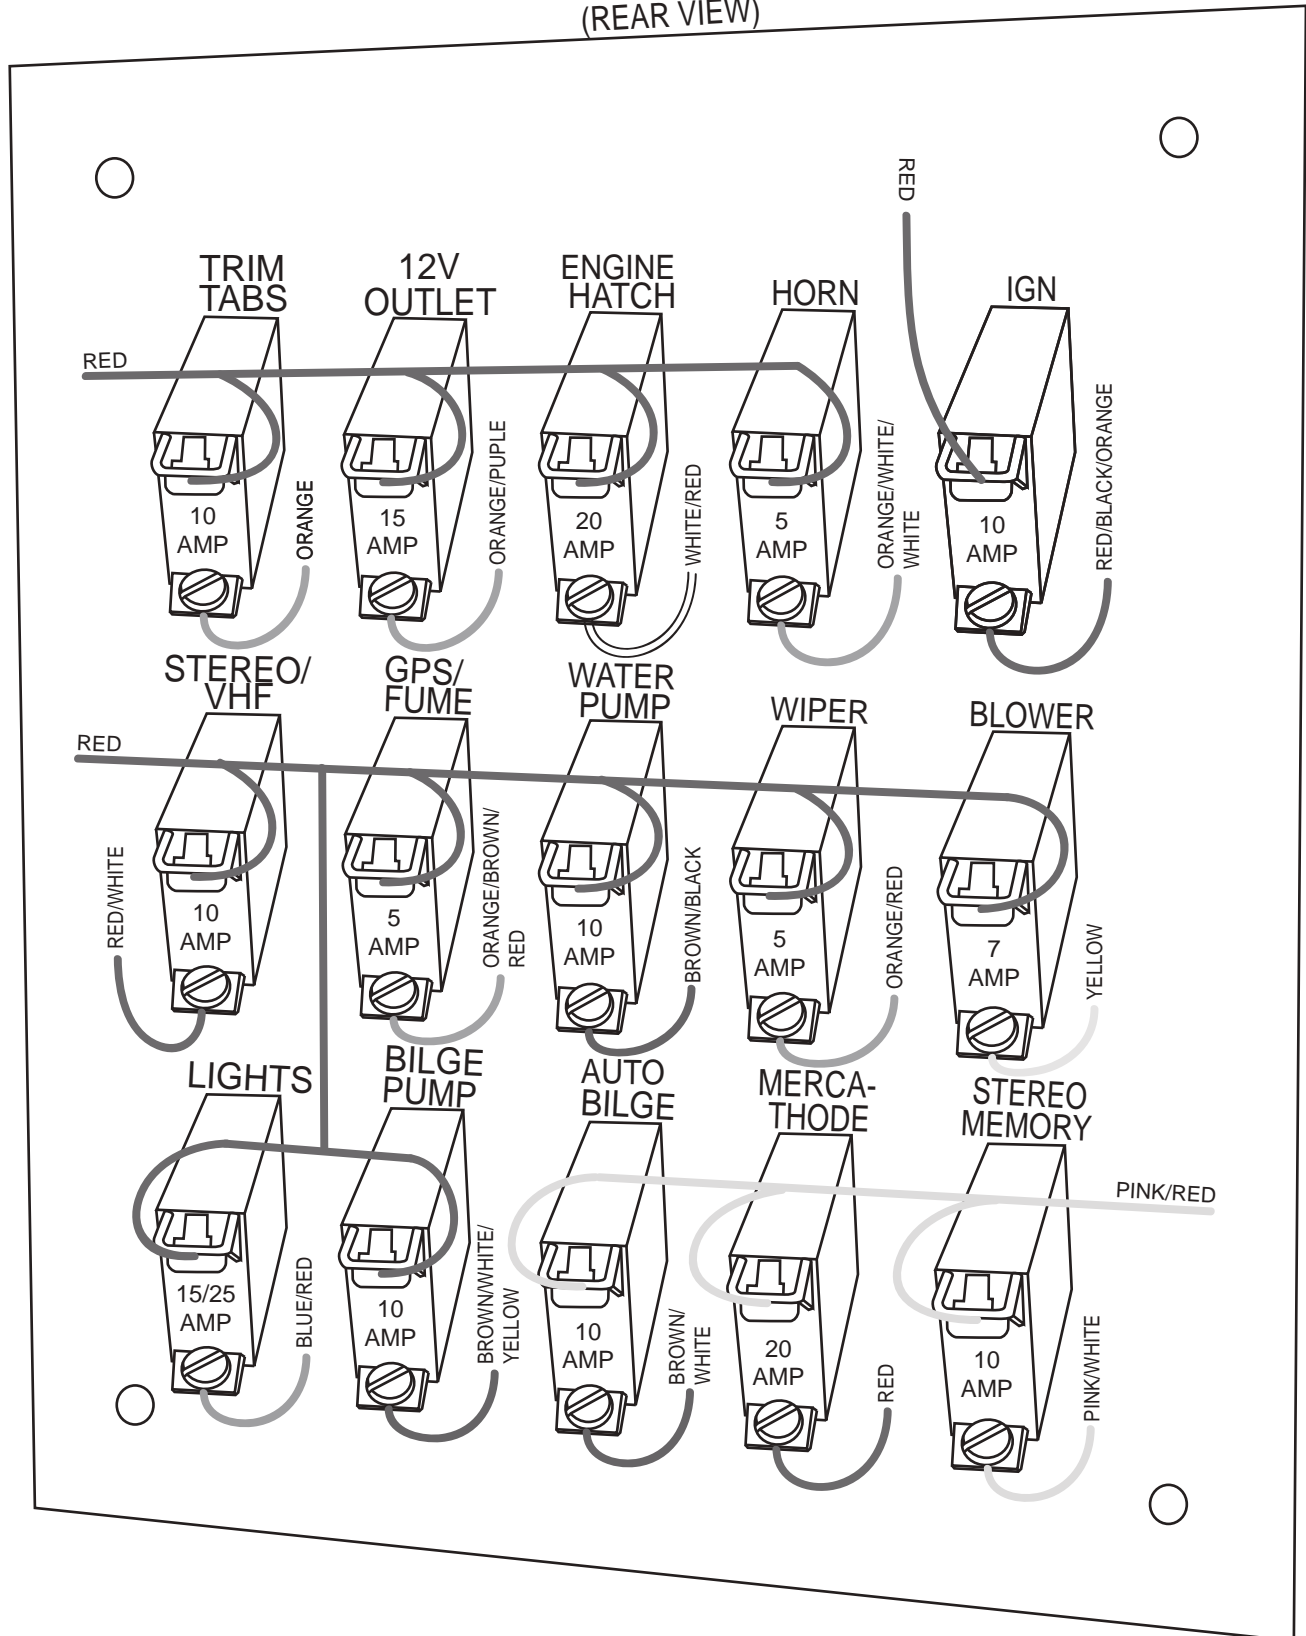

DASH BREAKER PANEL

(REAR VIEW)