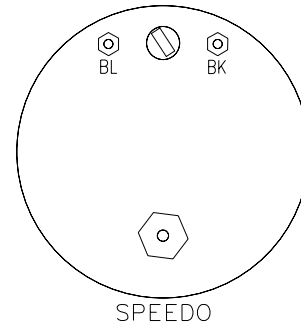

MAIN INST PANEL STANDARD