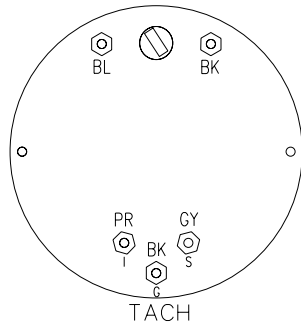

MAIN INST PANEL STANDARD